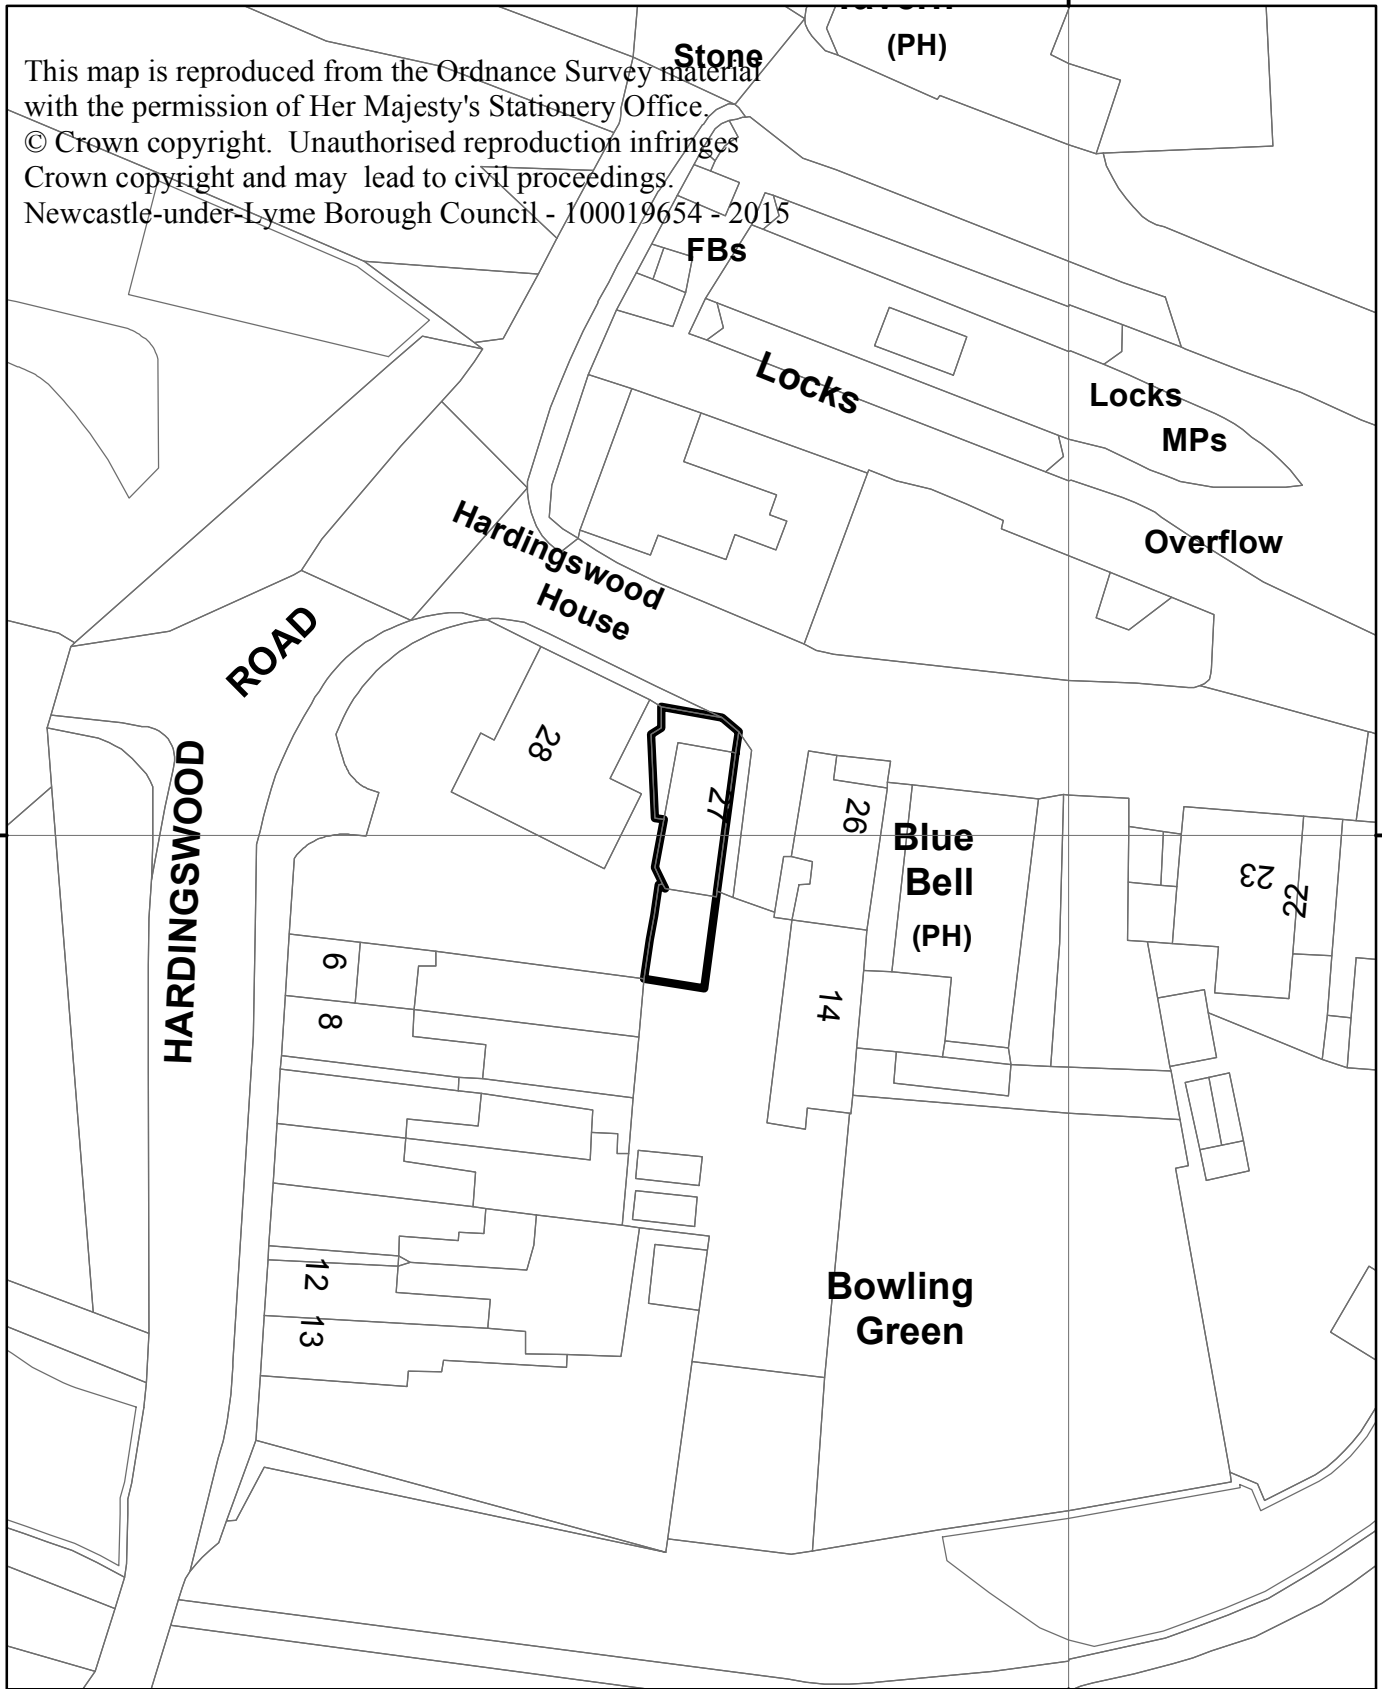

27 Hardingswood Road, Kidsgrove  
14/00971/FUL

383500 000000

This map is reproduced from the Ordnance Survey material with the permission of Her Majesty's Stationery Office.  
© Crown copyright. Unauthorised reproduction infringes Crown copyright and may lead to civil proceedings.  
Newcastle-under-Lyme Borough Council - 100019654 - 2015

354600 000000

354600 000000

383500 000000

Newcastle under Lyme Borough Council  
Planning & Development Services  
Date 31.03.2015

1:500